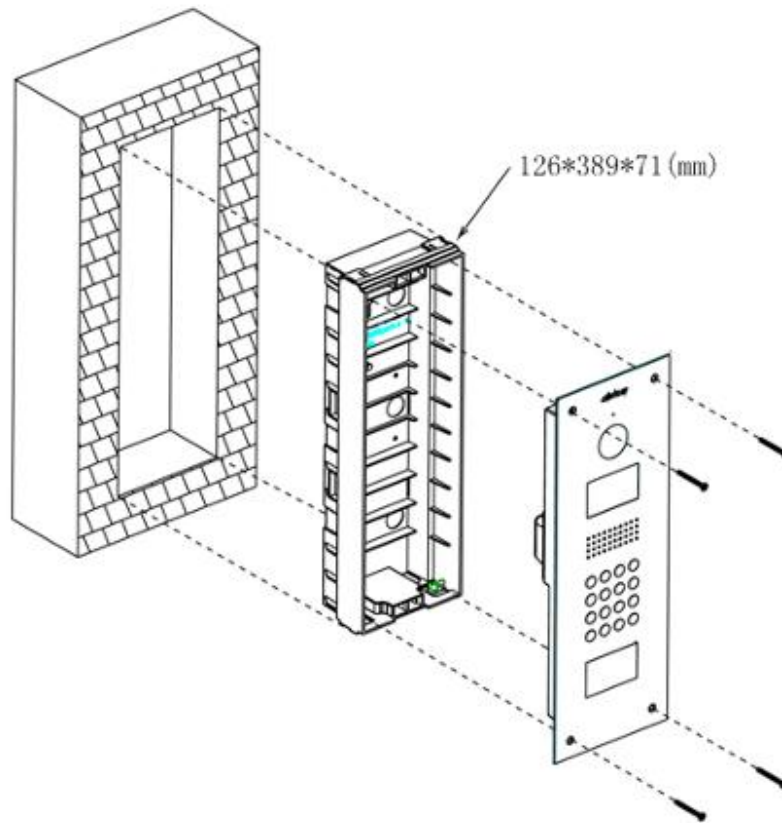

## Flush Mounted Box for VTO1210C-X

### Features

- Material: Plastic
- Size: 124mm\*380mm\*75mm
- Weight: 0.5 Kg
- Flush mounted box

### Installation

- Put the plastic box in the wall.
- Secure the device on the installation bracket. Use 4 M4x40 screws to fix.

Component Name	Icon	No.
M4x40 inner hex recessed head thread-stainless		4

**Dahua Technology Co., Ltd.**